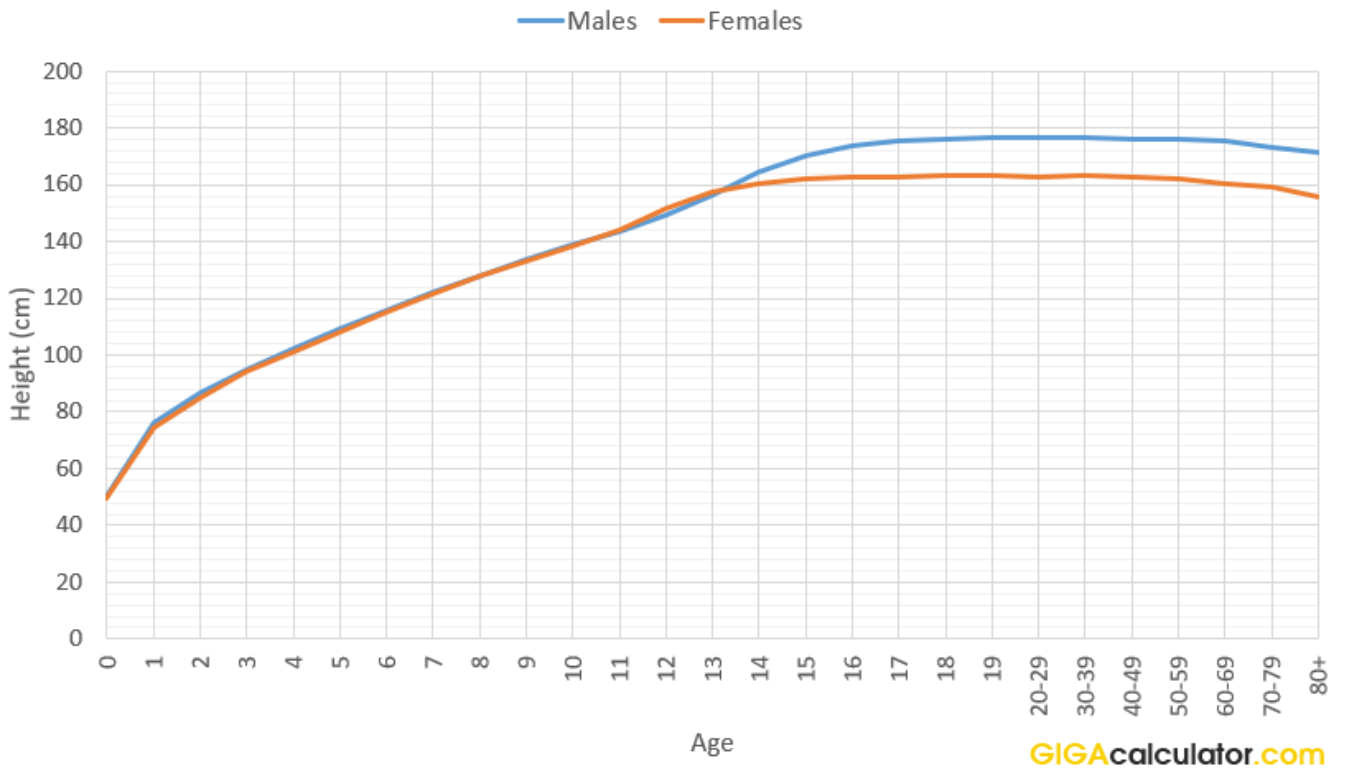

## Mean height by age and gender

[Height Charts For Adults](#)

Download

---

The chart shows the absolute change in the mean height of adult women for each country. As reflected in the regional trends above, the largest increases were .... A simplified version of the chart for restricted age ranges is also shown, as used on the UK-WHO 0-4 years growth charts. The height prediction chart should be of .... The centile charts constructed from these measurements show that adult head circumference is related to height. The mean head circumference of a male of .... Accepts metric and imperial units: inches, feet, cm, meters. Baby girl, baby boy, toddler or newborn height percentile. Men and women growth charts.. BMI is used to broadly define different weight groups in adults 20 years ... To use the table below, find your height on the left side of the chart, .... 2. 3. 4. 5. 6. 7. 8. 9. 10. 11. 12. 13. 14. 15. 16. 17. 18. 19. 20. Age (years). 50th. 25th. 10th. 5th. 75th. 90th. 95th cm. 75. 80. 85. 90. 95. 100. 105. 110. 115. 120.. Buy products related to height chart products and see what customers say ... Wood Frame Fabric Canvas Height Measurement Ruler from Baby to Adult for .... Growth Charts. Regular measurements of a child's height, weight and head size and plotting them on a growth chart are a good way to see if your .... Plot the most recent height centile on the centile line on the. Adult Height Predictor (on the flap to the right of the height centile chart) and read off the predicted .... Human height or stature is the distance from the bottom of the feet to the top of the head in a ... The smooth 50th percentile male and female growth curves illustrated above are aggregate values from thousands ... The legs compose approximately half of adult human height, and leg length is a somewhat sexually dimorphic .... These charts can help answer the question 'How much should I weigh' for adults and children. Our charts are created using data published by the Centers for .... Ideal Height Weight Chart for Adults. Height (feet and inches). Women. Men. BMI 22.. In general, children maintain a fairly constant growth curve, which is why these charts can be used to predict the adult height of a child to a certain extent.. The Height Percentile Calculator works for all Ages including Newborn, Baby, Child, Adult, and Elderly. Country Standard Deviation, Z-Score, and Percentile.. "Great looking ruler style height chart" - by Amazon Customer ... but pretty quickly everyone (children and adults) wanted to find out what they were the height of.. This height/weight chart is only suitable for adult men and women. It isn't suitable for children or young people under 18. If you want to check if your child is a .... accurate body composition bodyscan data body scan uk, what percentage of american women are 6 feet or taller, the weight chart by height hieght to wieght .... Optimum average weight to height ratio chart calculates how much an adult female or male should weigh depending on their height. ... Check your height to weight ratio using our approximate optimum average height to weight ratio chart guide below. ... You may also be interested in our chart .... Alternatively, you can use the BMI healthy weight calculator. healthy weight chart. This height/weight chart is only suitable for adult men and women. It isn't suitable .... average height for women. Above is the height chart for the average adult female of white ethnicity. How does your height compare to others? c36ade0fd8